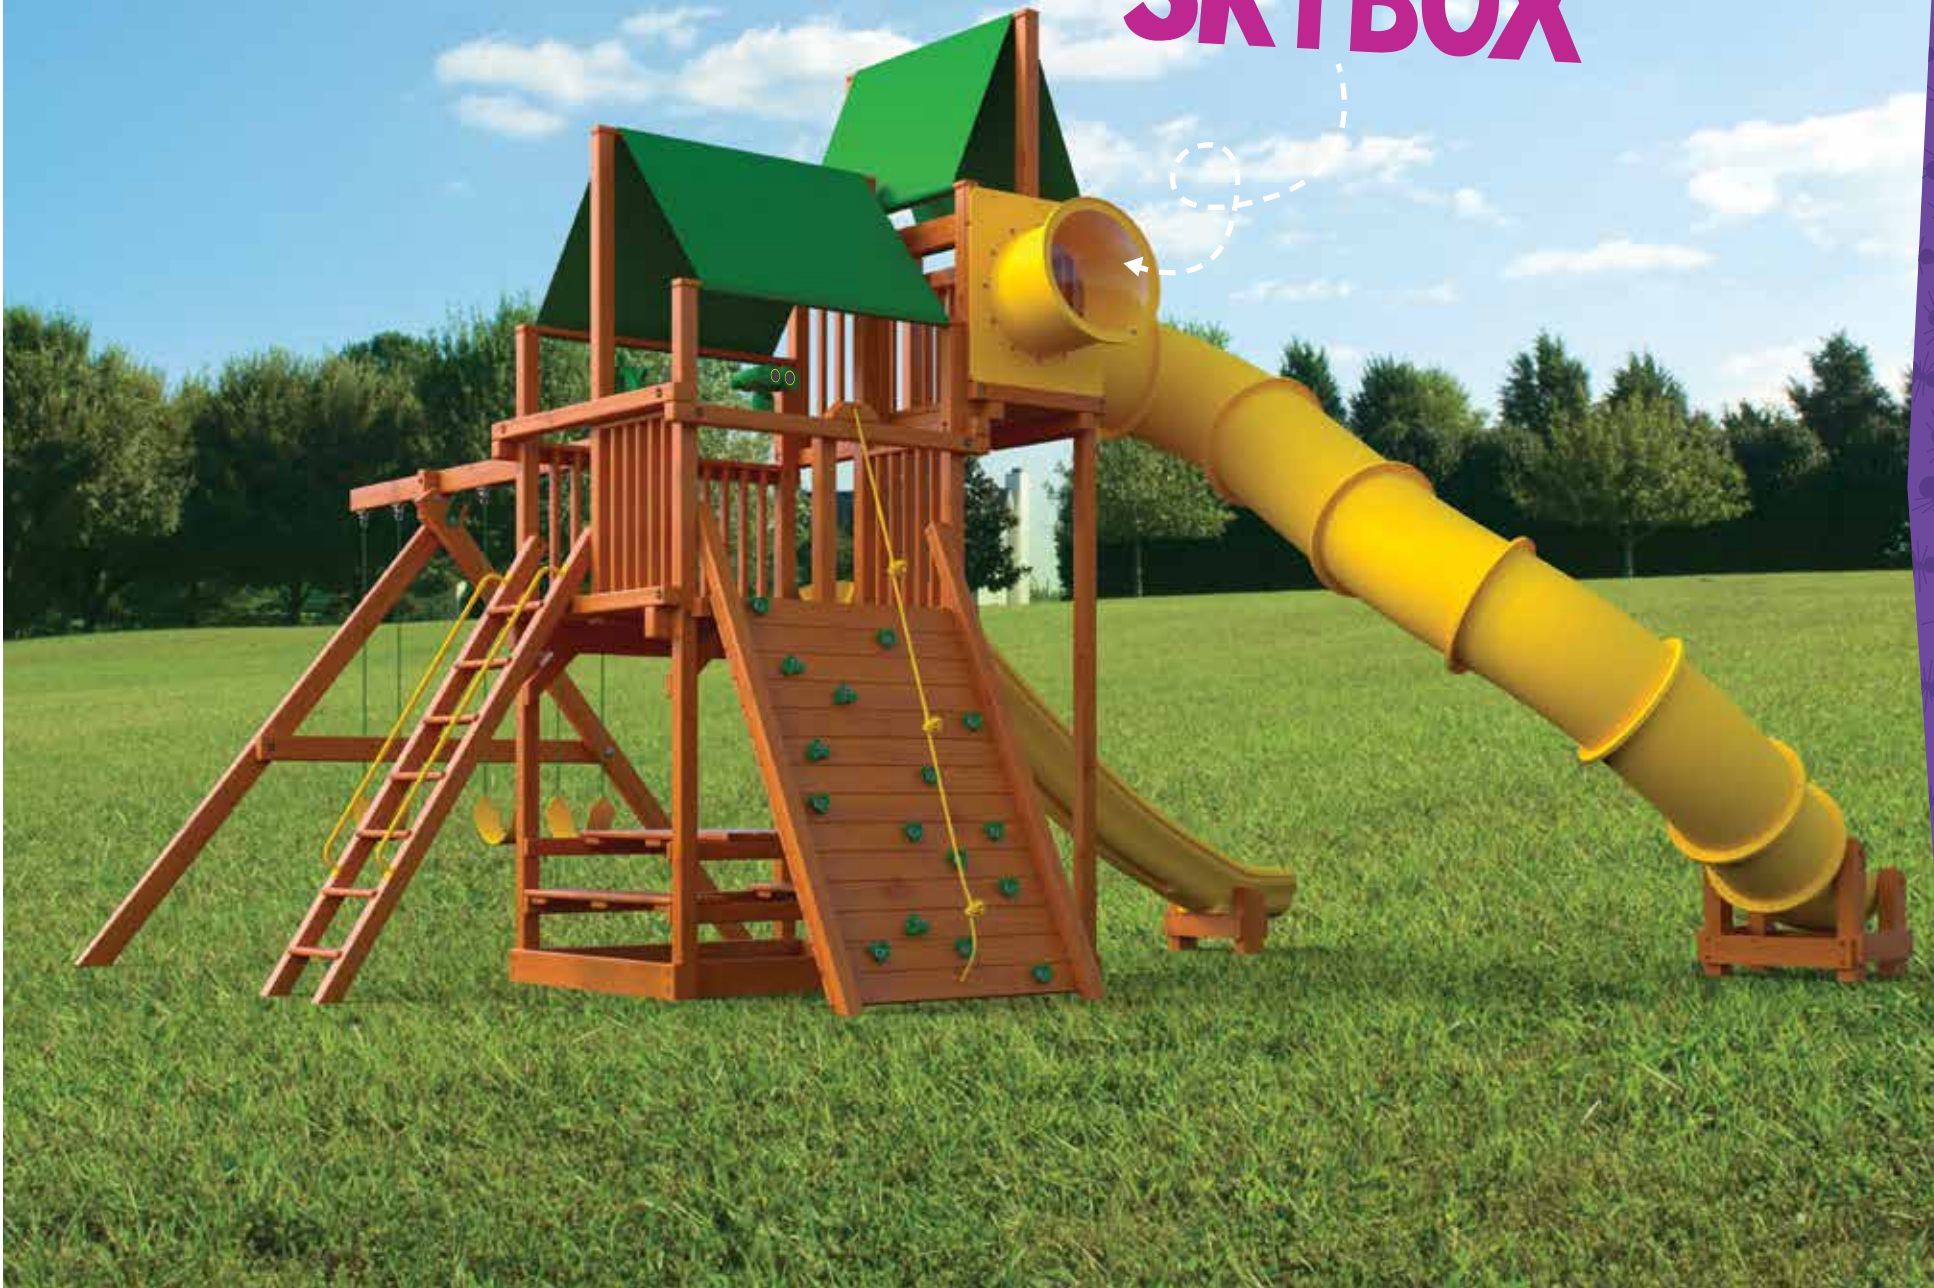

- Base Playset
- Slide
- Swingbeam

SHOWN WITH

- Safety Handles
- Telescope
- Racing Wheel
- Trapeze
- 2 Belt Swings
- Knotted Rope w/ Disc
- Picnic Table
- Rock Wall
- Ramp

PLAYHOUSE 6'

DECK: 5 Ft. x 5 Ft.

DECK HEIGHT: 6 Ft.

SWING BEAM HEIGHT: 9 Ft.

SLIDE LENGTH: 12 Ft.

SKYBOX: 2 Ft. x 5 Ft.

L25'6" **W**22'4" **H**15'8"

COMBO 2

- Base Playset
- Slide
- Swingbeam

SHOWN WITH

- Freestanding Skybox
- Squiggle Slide
- Extended Bubble Panel
- Rock Wall
- Picnic Table
- Belt Swing
- Trapeze Swing
- Bucket Swing
- Safety Handles

**PLAYHOUSE 6'
REVERSE VIEW**

**FREESTANDING
SKYBOX**