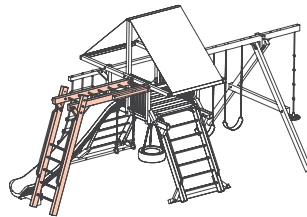

OUTBACK SERIES

The Outback Series' wide-angle ladders create roomier play spaces beneath the playset for more active play - add a tire swing, for instance! Our Outback ladders have four different climbing challenges.

2, 3!

2 CHOOSE A SIZE, HEIGHT & COMBO

- » Choose from 3 different deck heights: 5', 6', 7'
- » Choose from 2 different deck sizes: **Regular (5' x 5')** or **XL (5' x 7')**

COMBO 1
base playset with slide

COMBO 2
add a swingbeam

COMBO 3
add a monkey climber

COMBO 4
add a skybox

COMBO 5
add a hurricane slide

3 CHOOSE YOUR OPTIONS

- » Add the features you want to create your family's ideal playset!

SLIDES

SWINGS

LOWER DECK HEIGHT: 28-1/2" X 25" (30" High)

MIDDLE DECK HEIGHT: 28-1/2" X 25" (45" High)

UPPER DECK HEIGHT: 57" X 28-1/2" (60" High)

SWING BEAM HEIGHT: 8 Ft.

SLIDE LENGTH: 10 Ft.

SHOWN WITH

- Safety Handles
- Telescope
- Ships Wheel
- Trapeze
- 2 Belt Swings
- Sandbox
- Firepole
- Chalkboard
- Rock Wall
- Ramp